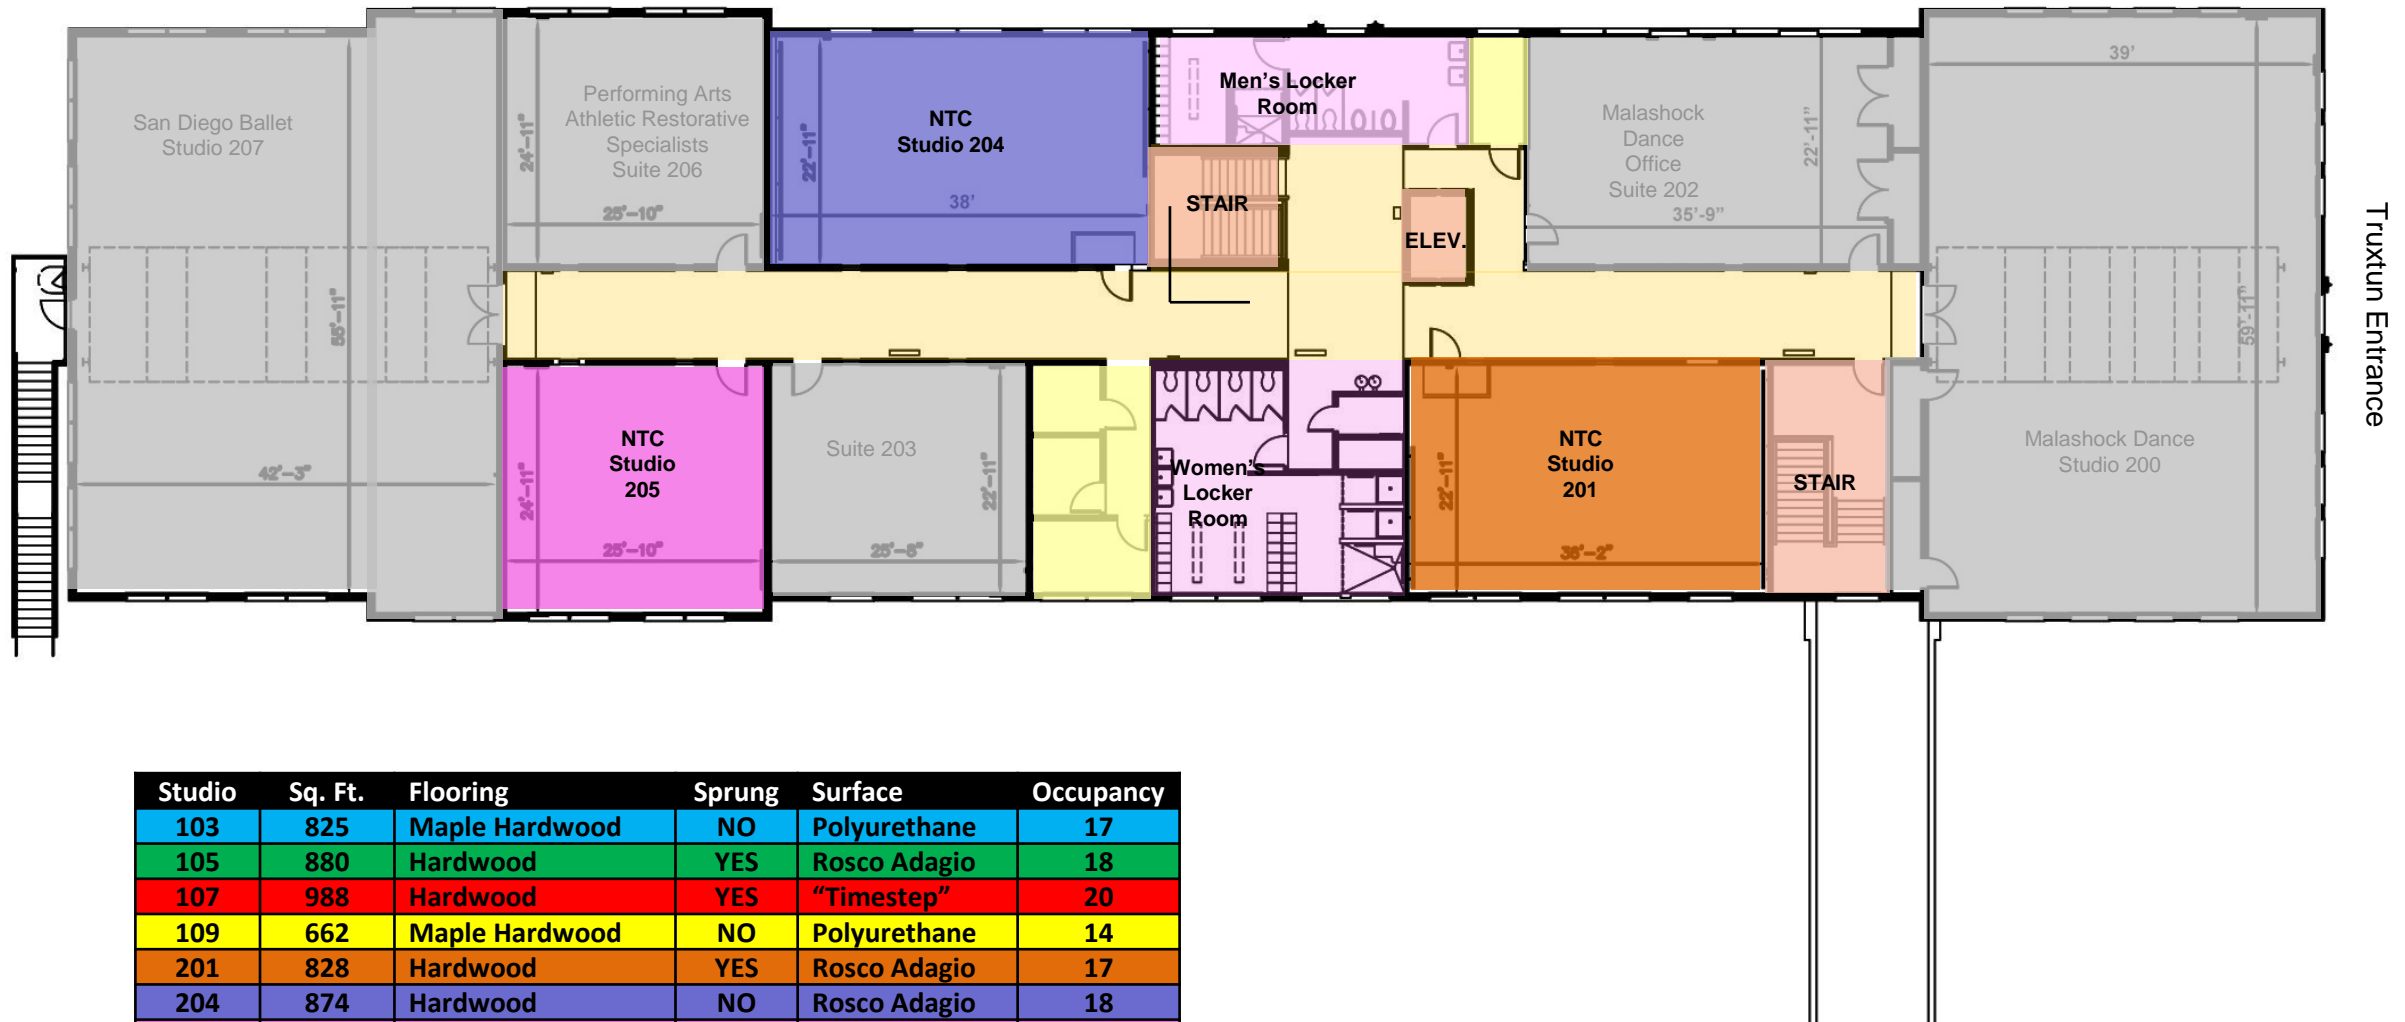

Dewey Entrance

Studio	Sq. Ft.	Flooring	Sprung	Surface	Occupancy
103	825	Maple Hardwood	NO	Polyurethane	17
105	880	Hardwood	YES	Rosco Adagio	18
107	988	Hardwood	YES	"Timestep"	20
109	662	Maple Hardwood	NO	Polyurethane	14
201	828	Hardwood	YES	Rosco Adagio	17
204	874	Hardwood	NO	Rosco Adagio	18
205	664	Maple Hardwood	NO	Polyurethane	10

# NTC PROMENADE: BUILDING 175 – SECOND FLOOR